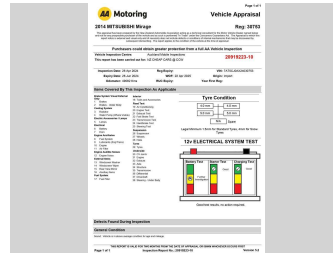

2014 Mitsubishi Mirage AA Verified LOW K's

Purchase Price

$7,984

Includes GST
Excludes on-road costs of $695

Finance may be available on this vehicle. Ask one of our friendly staff for more information.

Gain peace of mind with Mechanical Breakdown Insurance. **Ask us how.**

1. **Top features**
2. » AA Appraised
   - » ABS Braking
   - » Air Conditioning
   - » Auto Lights
   - » CD Player
   - » Central Locking
   - » Chain Driven
   - » Climate Control
   - » Electric Mirrors
   - » Electric Windows
   - » Rear Wiper
   - » Remote Locking

Body Style
5 door, Hatchback

Odometer
49,091 km

Engine
999 cc, Internal Combustion

Fuel Type
Petrol

Transmission
Automatic

Wheels
-

VIN
7AT0CJ0AX24030753

Interior
-

Safety

Based on 2023 UCSR rating for 12-20 models

Reg No.
-

Ext Colour
Silver

History
-

Seats
5 seats, Fabric

CO2 Emissions
★ ★ ★ ★ ★ ☆
107 grams/km

Energy Economy
★ ★ ★ ★ ☆ ☆
Annual fuel cost of $1,800
4.6L per 100km

Cost per year is an estimate based on petrol price of $2.80 per litre and an average distance of 14000 km. Emissions and Energy Economy figures standardised to 3P WLTP.

Stock ID: 5167