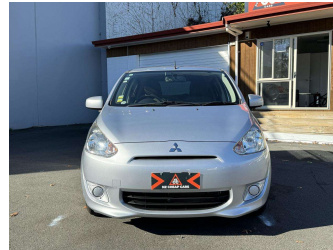

2014 Mitsubishi Mirage AA Verified LOW K's

Purchase Price

\$7,984

Includes GST
Excludes on-road costs of \$695

Finance may be available on this vehicle. Ask one of our friendly staff for more information.

Body Style
5 door, Hatchback

Odometer
49,091 km

Engine
999 cc, Internal Combustion

Fuel Type
Petrol

Transmission
Automatic

Wheels
-

VIN
7AT0CJ0AX24030753

Interior
-

Safety

Based on 2023 UCSR rating for 12-20 models

Reg No.
-

Ext Colour
Silver

History
-

Seats
5 seats, Fabric

CO2 Emissions
★ ★ ★ ★ ★ ☆
107 grams/km

Energy Economy
★ ★ ★ ★ ☆ ☆
Annual fuel cost of \$1,800
4.6L per 100km