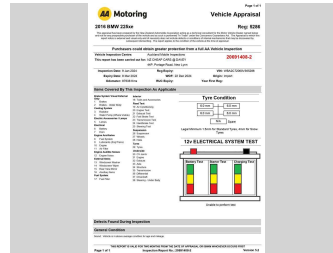

2016 BMW 225Xe M Sport/PHEV

Purchase Price

\$15,984

Includes GST
Excludes on-road costs of \$695

Finance may be available on this vehicle. Ask one of our friendly staff for more information.

Gain peace of mind with Mechanical Breakdown Insurance. **Ask us how.**

Body Style
5 door, Hatchback

Odometer
97,636 km

Engine
1490 cc, Plug-In Hybrid

Fuel Type
Plug-in hybrid

Transmission
Automatic

Wheels
16", Factory Alloys

VIN
WBA2C72060V365286

Interior
Black, Cloth

Safety

Based on 2023 VSRR rating

Reg No.
-

Ext Colour
White

History
-

Seats
5 seats, Leather

CO2 Emissions
★★★★☆

Energy Economy
☆☆☆☆☆☆