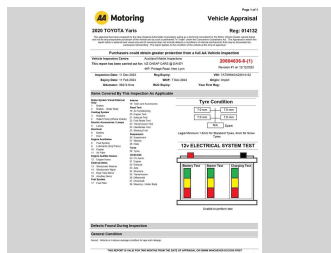

2020 Toyota yaris 1.5L PETROL HYBRID