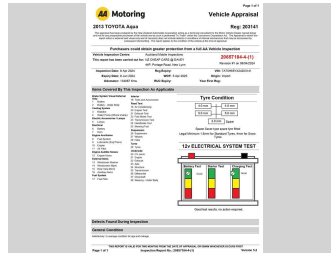

2013 Toyota Aqua HYBRID/Mag Wheels!