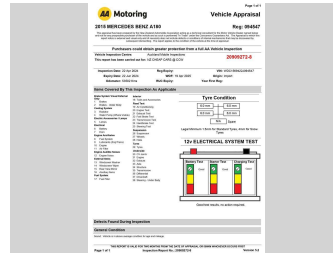

2015 Mercedes-Benz Gla180 AA Verified Low Km's

Purchase Price **\$18,984**

Includes GST
Excludes on-road costs of \$695

Finance may be available on this vehicle. Ask one of our friendly staff for more information.

Body Style
5 door, RV/SUV

Odometer
53,500 km

Engine
1595 cc, Internal Combustion

Fuel Type
Petrol

Transmission
Automatic

Wheels
-

VIN
WDC1569422J094547

Interior
-

Safety

Based on 2023 VSRR rating

Reg No.
-

Ext Colour
Black

History
-

Seats
5 seats, Fabric

CO2 Emissions
★★★★☆
165 grams/km

Energy Economy
★★★☆☆
Annual fuel cost of \$2,780
7.1L per 100km